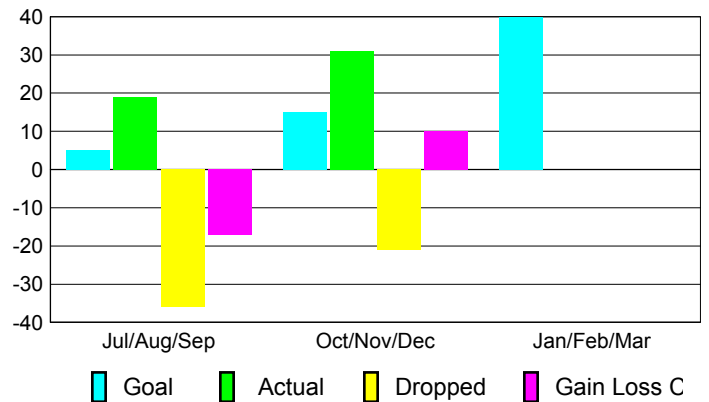

Club Results 2012-2013

Goal, New, Dropped, Gain/Loss

Comparison of Club Gain/Loss

Current Year Compared to the Previous Year

YTD Status Quo Clubs 2012-2013

Status Quo Clubs Compared to Status Quo Members

MEMBERSHIP

**Membership Results
2012-2013**

**Membership
2011-2012**

Month	Net Memb Goal	Actual New Memb	Actual Dropped Memb	Gain/Loss of Memb	Gain/Loss of Memb
Jul/Aug/Sep	5	19	-36	-17	-10
Oct/Nov/Dec	15	31	-21	10	18
Jan/Feb/Mar	40				-12
Totals	60	50	-57	-7	-4

Membership Results 2012-2013

Goal, New, Dropped, Gain/Loss

Comparison of Membership Gain/Loss

Current Year Compared to the Previous Year

Gender Comparison 2012-2013

Jul/Aug/Sep

Oct/Nov/Dec

Jan/Feb/Mar