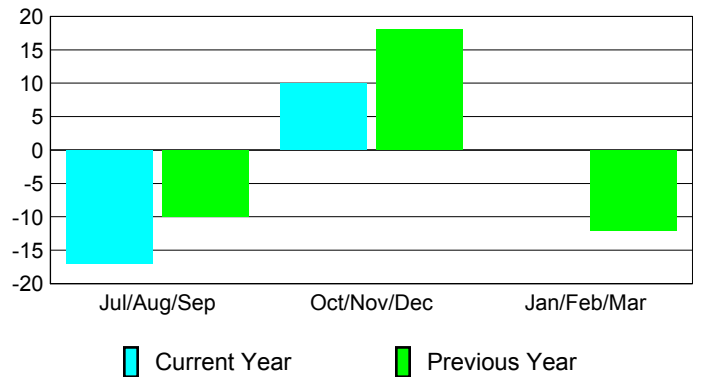

Club Results 2012-2013

Goal, New, Dropped, Gain/Loss

Comparison of Club Gain/Loss

Current Year Compared to the Previous Year

YTD Status Quo Clubs 2012-2013

Status Quo Clubs Compared to Status Quo Members

MEMBERSHIP

**Membership Results
2012-2013**

**Membership
2011-2012**

Month	Net Memb Goal	Actual New Memb	Actual Dropped Memb	Gain/Loss of Memb	Gain/Loss of Memb
Jul/Aug/Sep	5	19	-36	-17	-10
Oct/Nov/Dec	15	31	-21	10	18
Jan/Feb/Mar	40				-12
Totals	60	50	-57	-7	-4

Membership Results 2012-2013

Goal, New, Dropped, Gain/Loss

Comparison of Membership Gain/Loss

Current Year Compared to the Previous Year

Gender Comparison 2012-2013

Jul/Aug/Sep

Oct/Nov/Dec

Jan/Feb/Mar